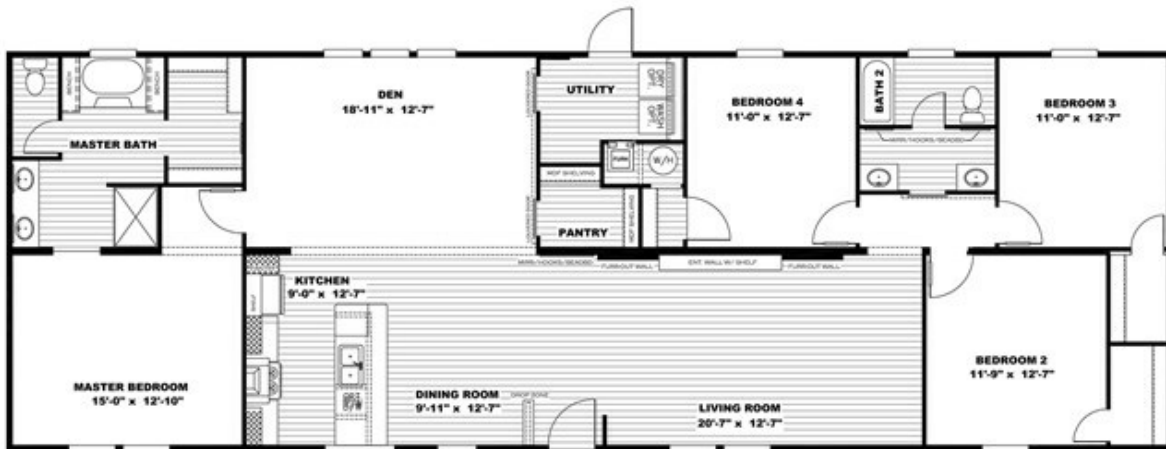

SSP-28764A "BREEZE II"

SSP-28764A "BREEZE II" Model number: 51SSP28764AH18

4 beds • 2 baths • 2128 sq.ft. • 28' width • 76' depth

Our home building facilities invest in continuous product and process improvements. Plans, dimensions, features, materials, specifications and availability are subject to change without notice or obligation. Renderings and floor plans are representative likenesses of our homes and may differ from the actual homes. We invite you to tour a Home Center near you and inspect the highest value in quality housing available or call (520) 458-5400 to speak with a Home Consultant. Copyright 2017, CMH. All rights reserved.