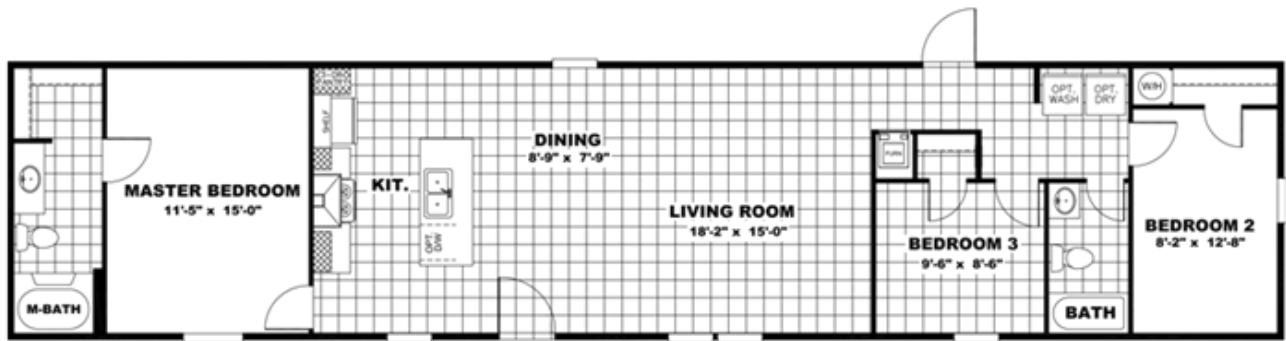

SSP-16723A "BREEZE I"

SSP-16723A "BREEZE I" Model number: 51SSP16723AH18

3 beds • 2 baths • 1152 sq.ft. • 16' width • 72' depth

Our home building facilities invest in continuous product and process improvements. Plans, dimensions, features, materials, specifications and availability are subject to change without notice or obligation. Renderings and floor plans are representative likenesses of our homes and may differ from the actual homes. We invite you to tour a Home Center near you and inspect the highest value in quality housing available or call (520) 458-5400 to speak with a Home Consultant. Copyright 2017, CMH. All rights reserved.