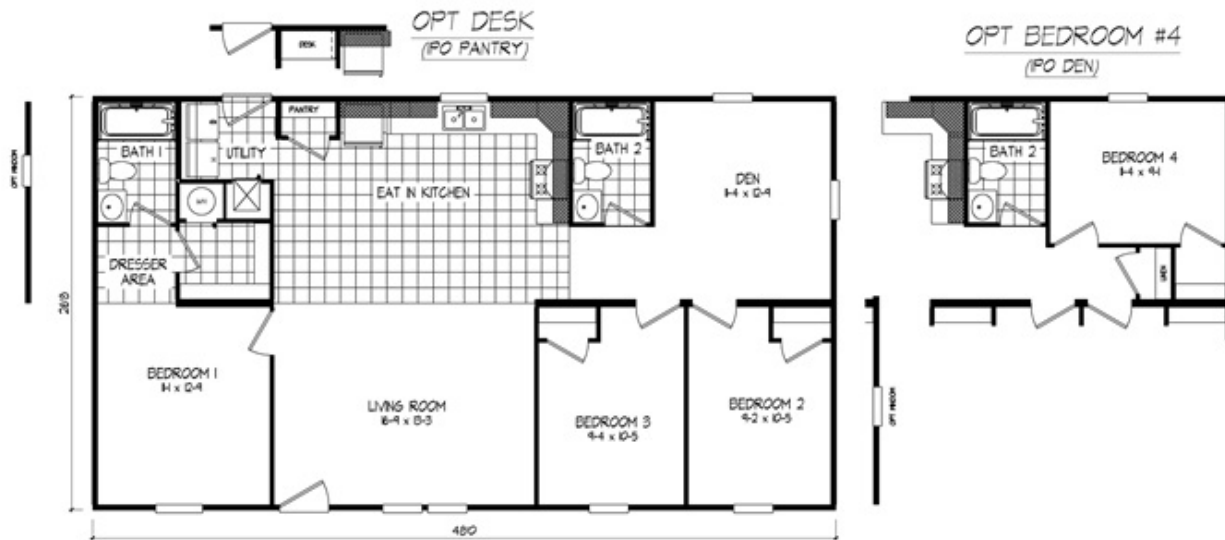

BBK-28483A Model number: 51BBK28483AH17S

3 beds • 2 baths • 1344 sq.ft. • 28' width • 48' depth

Our home building facilities invest in continuous product and process improvements. Plans, dimensions, features, materials, specifications and availability are subject to change without notice or obligation. Renderings and floor plans are representative likenesses of our homes and may differ from the actual homes. We invite you to tour a Home Center near you and inspect the highest value in quality housing available or call (520) 458-5400 to speak with a Home Consultant. Copyright 2017, CMH. All rights reserved.