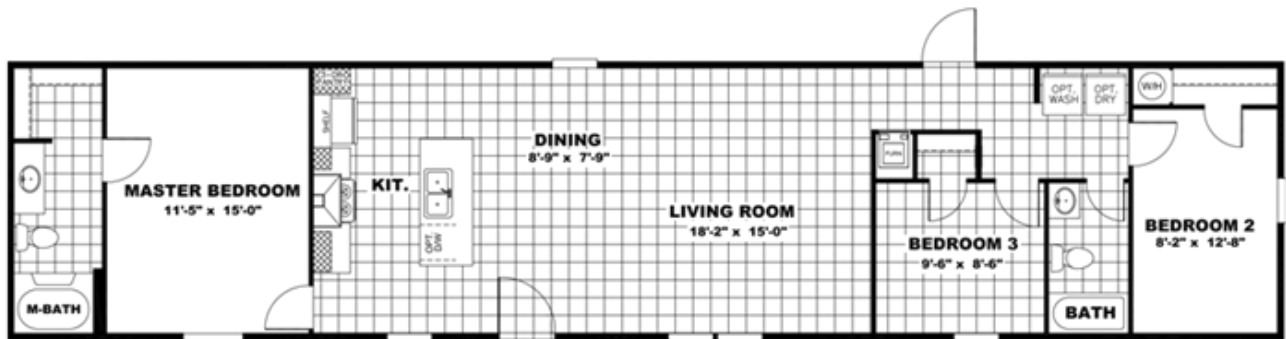

SSP-16723A "BREEZE I"

SSP-16723A "BREEZE I" Model number: 51SSP16723AH18

3 beds • 2 baths • 1152 sq.ft. • 16' width • 72' depth

Our home building facilities invest in continuous product and process improvements. Plans, dimensions, features, materials, specifications and availability are subject to change without notice or obligation. Renderings and floor plans are representative likenesses of our homes and may differ from the actual homes. We invite you to tour a Home Center near you and inspect the highest value in quality housing available or call (520) 458-5400 to speak with a Home Consultant. Copyright 2017, CMH. All rights reserved.