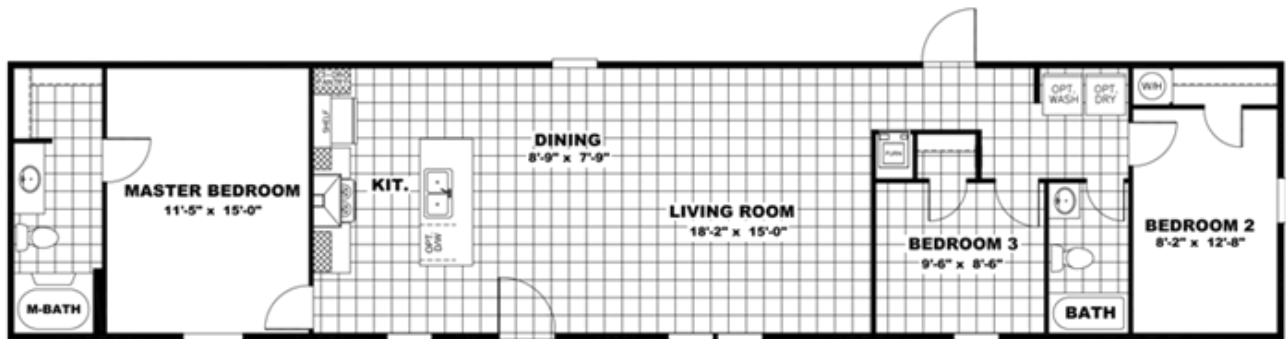

SSP-16723A "BREEZE I"

# SSP-16723A "BREEZE I" Model number: 51SSP16723AH18

3 beds • 2 baths • 1152 sq.ft. • 16' width • 72' depth

Our home building facilities invest in continuous product and process improvements. Plans, dimensions, features, materials, specifications and availability are subject to change without notice or obligation. Renderings and floor plans are representative likenesses of our homes and may differ from the actual homes. We invite you to tour a Home Center near you and inspect the highest value in quality housing available or call (520) 458-5400 to speak with a Home Consultant. Copyright 2017, CMH. All rights reserved.