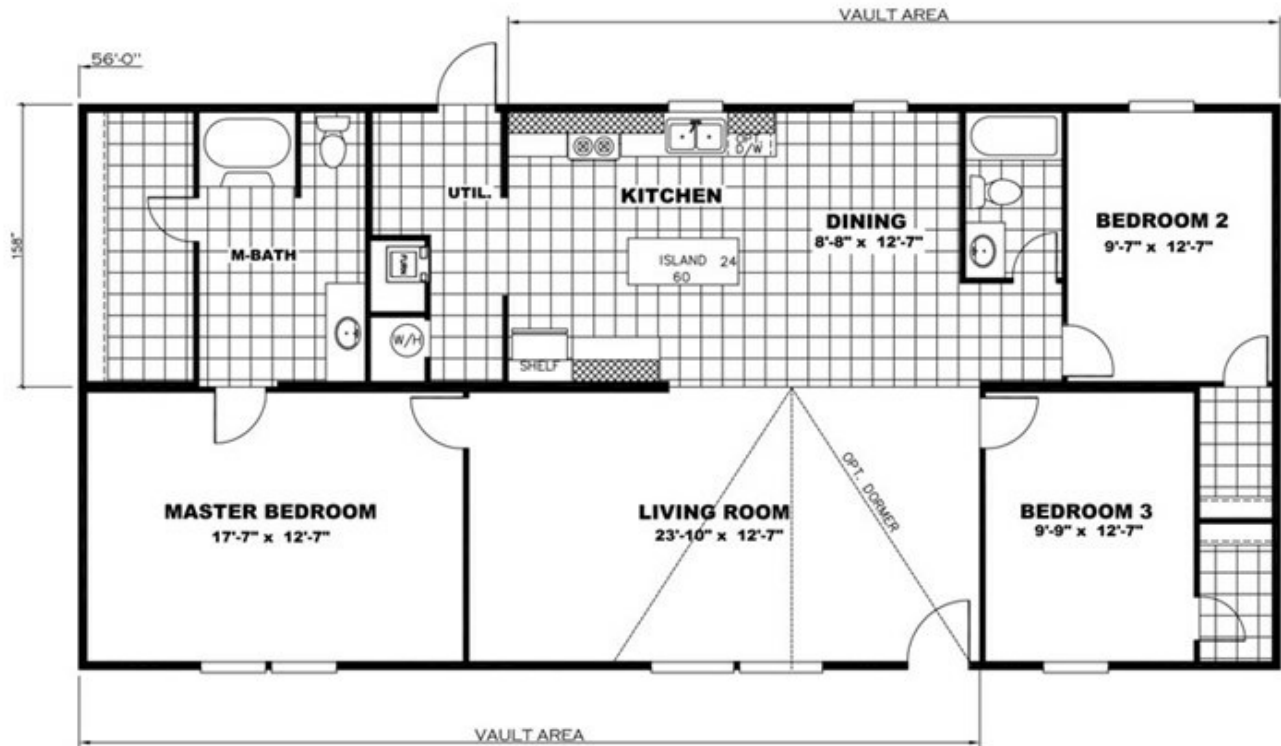

SET UP IN THRILL

THRILL Floor plan number: BEL006957TXAB

3 beds • 2 baths • 1568 sq.ft. • 28' width • 56' depth

Our home building facilities invest in continuous product and process improvements. Plans, dimensions, features, materials, specifications and availability are subject to change without notice or obligation. Renderings and floor plans are representative likenesses of our homes and may differ from the actual homes. We invite you to tour a Home Center near you and inspect the highest value in quality housing available or call (520) 458-5400 to speak with a Home Consultant. Copyright 2017, CMH. All rights reserved.